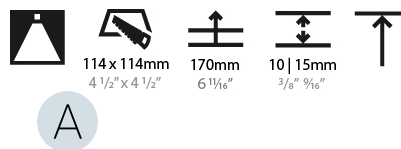

GENERAL

Series: Bioniq
Subseries: Bioniq Square Deep
Brand: Prolicht
Division: Architectural
Mounting Type: Recessed
Mounting Location: Ceiling
Subcategory: Downlight

PHYSICAL

Shape: Square
Length (mm): 119
Length (in): 4 11/16
Width (mm): 119
Width (in): 4 11/16
Depth (mm): 150
Depth (in): 5 7/8
Ceiling Thickness (mm): 10 / 12.5 / 15
Ceiling Thickness (in): 3/8 or 1/2 or 9/16
Min. Recessing Depth (mm): 170
Min. Recessing Depth (in): 6 11/16
Light Distribution: Downlight
Weight (kg): 0.592
Weight (lbs): 1.31
Fixture Finish: SSR / BKV / CWI / CRY / HAB / LAG / UFT / ITA / RUA / RUR / MIC / FTG / MYG / TWT / LOD / PUS / FRO / FUP / KIA / POP / BLS / SPG / MEY / GOH / GUM / CHC / COM / ABZ / JAG / OBR / MOS / ROR
Fixture Material: Aluminum Die Cast
Cut-out Measurements: 114mm / 4 1/2" x 114mm / 4 1/2"

ELECTRICAL

Lamp Type: LED (Zhaga Standard)
Total Output Wattage (W): 15
Dimming: Dali Dimming
Driver Included: No
Driver Location: Recessed Housing
Driver Type: Constant Current 120Vac
Housing: See components
Input Voltage (V): 120
Constant Current (MA): 350

LED

Number of LEDs: 1
Color Temperature (°K): Warm Dim
Max. Delivered Lumen (lm): 760
Nominal Lumen (lm): 1140
CRI: >90 CRI
Lamp Life (hrs): 50000

OPTICAL

Reflector: 20 / 40 / 60
Adjustability: Rotational 35°; Tilt 30°

RATINGS AND CERTIFICATIONS

Certified By: Certified for North American Standards
IP rating: IP20